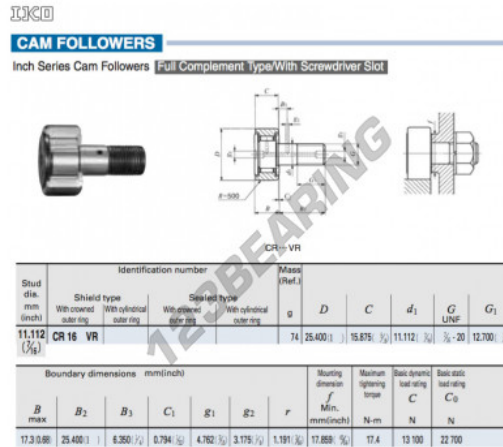

Cam follower CR16-VR-IKO - CR16-VR-IKO

<https://www.123bearing.co.uk/bearing-housing/deep-groove-bearing/cam-follower/cr16-vr-iko>

PRODUCT FEATURES

Brand	IKO
N° Ean13	3616060463548
Inside diameter	11.112 mm
Inside diameter	7/16" inch
Outside diameter	25.4 mm
Outside diameter	1" inch
Thickness	15.875 mm
Thickness	5/8" inch
Weight	74 g
Packaging	1