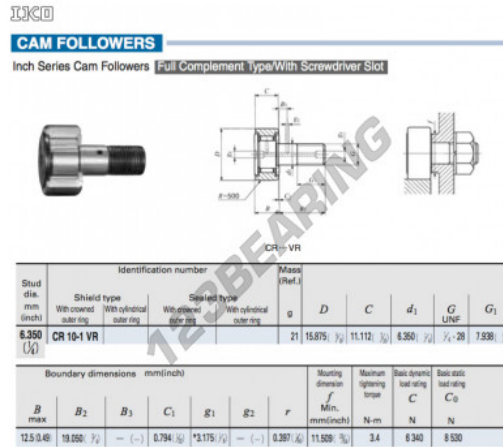

## Cam follower CR10-1-VR-IKO - CR10-1-VR-IKO

<https://www.123bearing.co.uk/bearing-housing/deep-groove-bearing/cam-follower/cr10-1-vr-iko>

### PRODUCT FEATURES

Brand	IKO
N° Ean13	3616060463319
Inside diameter	6.35 mm
Outside diameter	15.875 mm
Thickness	11.112 mm
Weight	21 g
Packaging	1

[contact@123bearing.co.uk](mailto:contact@123bearing.co.uk)