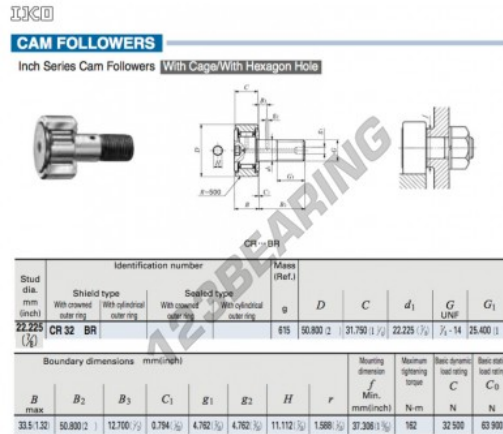

Cam follower CR32-BR-IKO - CR32-BR-IKO

<https://www.123bearing.co.uk/bearing-housing/deep-groove-bearing/cam-follower/cr32-br-iko>

PRODUCT FEATURES

Brand	IKO
N° Ean13	3616060462701
Inside diameter	22.225 mm
Outside diameter	50.8 mm
Thickness	31.75 mm
Weight	615 g
Packaging	1