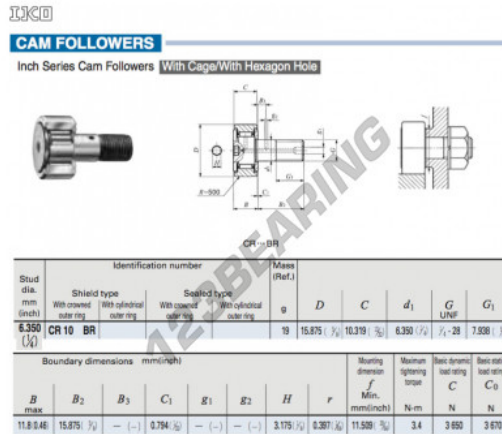

## Cam follower CR10-BR-IKO - CR10-BR-IKO

<https://www.123bearing.co.uk/bearing-housing/deep-groove-bearing/cam-follower/cr10-br-iko>

### PRODUCT FEATURES

Brand	IKO
N° Ean13	3616060462336
Inside diameter	6.35 mm
Outside diameter	15.875 mm
Thickness	10.319 mm
Weight	19 g
Packaging	1

[contact@123bearing.co.uk](mailto:contact@123bearing.co.uk)