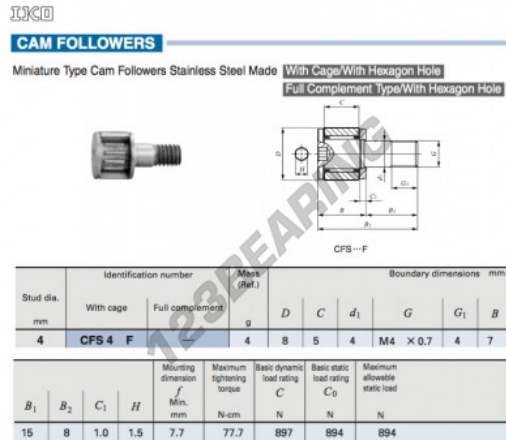

## Cam follower CFS4-F-IKO - CFS4-F-IKO

<https://www.123bearing.co.uk/bearing-housing/deep-groove-bearing/cam-follower/cfs4-f-iko>

### PRODUCT FEATURES

Brand	IKO
N° Ean13	3616060462107
Inside diameter	4 mm
Outside diameter	8 mm
Thickness	5 mm
Weight	4 g
Packaging	1

[contact@123bearing.co.uk](mailto:contact@123bearing.co.uk)

02038 087 274