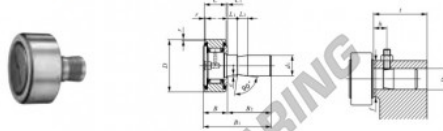

## Cam follower CF-SFU-6-IKO - CF-SFU-6-IKO

<https://www.123bearing.co.uk/bearing-housing/deep-groove-bearing/cam-follower/cf-sfu-6-iko>

IKO

### CAM FOLLOWERS

Easy Mounting Type Cam Followers With Cage/With Screwdriver Slot

Stud dia. mm	Identification number	Mass (Ref.)		Boundary dimensions mm						
		$m$	$D$	$C$	$d_1$	$B$ max	$B_1$ max	$B_2$	$C_1$	$L_1$
6	CF-SFU- 6	19.5	16	11	6	12.2	32	19.8	0.6	5