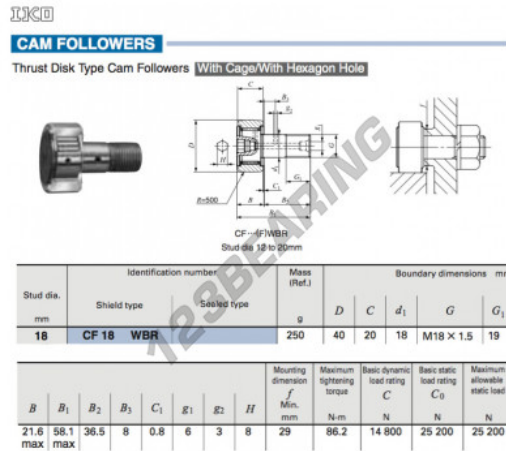

Cam follower CF18-WBR-IKO - CF18-WBR-IKO

<https://www.123bearing.co.uk/bearing-housing/deep-groove-bearing/cam-follower/cf18-wbr-iko>

PRODUCT FEATURES

Brand	IKO
N° Ean13	3663952458618
Inside diameter	18 mm
Outside diameter	40 mm
Thickness	20 mm
Weight	250 g
Packaging	1