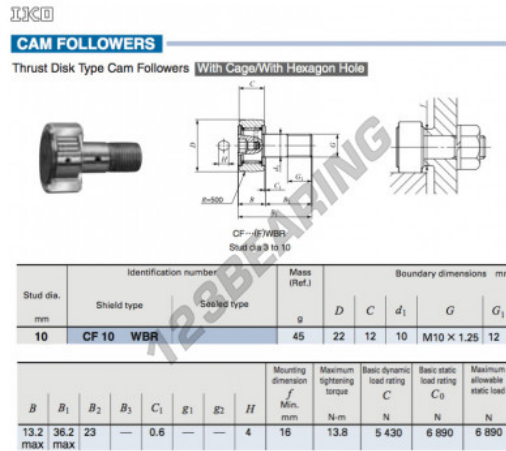

## Cam follower CF10-WBR-IKO - CF10-WBR-IKO

<https://www.123bearing.co.uk/bearing-housing/deep-groove-bearing/cam-follower/cf10-wbr-iko>

### PRODUCT FEATURES

Brand	IKO
N° Ean13	3616060461476
Inside diameter	10 mm
Outside diameter	22 mm
Thickness	12 mm
Weight	45 g
Packaging	1

[contact@123bearing.co.uk](mailto:contact@123bearing.co.uk)

02038 087 274