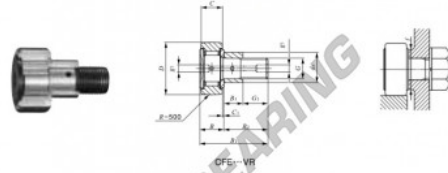

### CAM FOLLOWERS

Eccentric Type Cam Followers Full Complement Type/With Screwdriver Slot

Outside diameter of eccentric outer ring mm	Identification number				Mass (Ref.) g	D	C	da
	Shield type		Sealed type					
	With crowned outer ring	With cylindrical outer ring	With crowned outer ring	With cylindrical outer ring				
41	CFE 30-2 VR				2 380	90	35	41

Boundary dimensions mm										
G	B <sub>3</sub>	B <sub>max</sub>	B <sub>2max</sub>	B <sub>2</sub>	C <sub>1</sub>	g <sub>1</sub>	G <sub>1</sub>	r <sub>1min</sub> (°)	E	f
M30 × 1.5	32.5	37	100	63	1	8	30.5	1	1.5	49