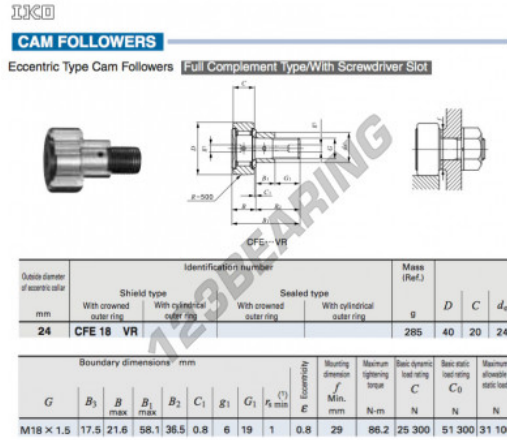

## Cam follower CFE18-VR-IKO - CFE18-VR-IKO

<https://www.123bearing.co.uk/bearing-housing/deep-groove-bearing/cam-follower/cfe18-vr-iko>

### PRODUCT FEATURES

Brand	IKO
N° Ean13	3616060461131
Inside diameter	24 mm
Outside diameter	40 mm
Thickness	20 mm
Weight	285 g
Packaging	1

[contact@123bearing.co.uk](mailto:contact@123bearing.co.uk)

02038 087 274