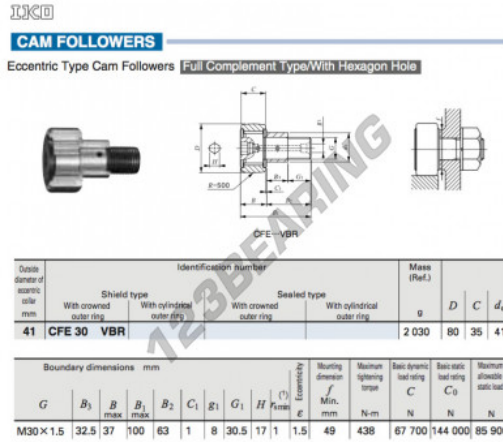

## Cam follower CFE30-VBR-IKO - CFE30-VBR-IKO

<https://www.123bearing.co.uk/bearing-housing/deep-groove-bearing/cam-follower/cfe30-vbr-iko>

### PRODUCT FEATURES

Brand	IKO
N° Ean13	3616060460769
Inside diameter	41 mm
Outside diameter	80 mm
Thickness	35 mm
Weight	2030 g
Packaging	1

[contact@123bearing.co.uk](mailto:contact@123bearing.co.uk)

02038 087 274