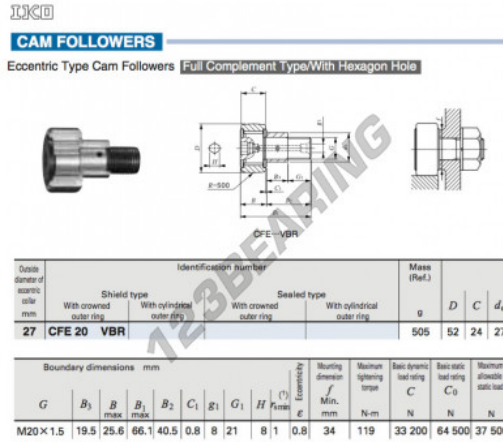

## Cam follower CFE20-VBR-IKO - CFE20-VBR-IKO

<https://www.123bearing.co.uk/bearing-housing/deep-groove-bearing/cam-follower/cfe20-vbr-iko>

### PRODUCT FEATURES

Brand	IKO
N° Ean13	3616060460608
Inside diameter	27 mm
Outside diameter	52 mm
Thickness	24 mm
Weight	505 g
Packaging	1

[contact@123bearing.co.uk](mailto:contact@123bearing.co.uk)

02038 087 274