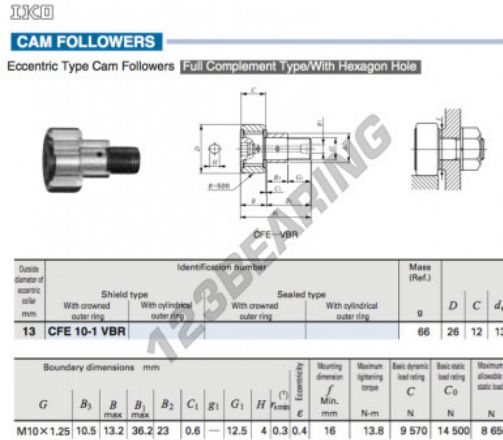

## Cam follower CFE10-1-VBR-IKO - CFE10-1-VBR-IKO

<https://www.123bearing.co.uk/bearing-housing/deep-groove-bearing/cam-follower/cfe10-1-vbr-iko>

### PRODUCT FEATURES

Brand	IKO
N° Ean13	3616060460417
Inside diameter	13 mm
Inside diameter	0.512" inch
Outside diameter	26 mm
Outside diameter	1.024" inch
Thickness	12 mm
Thickness	0.472" inch
Weight	66 g
Packaging	1