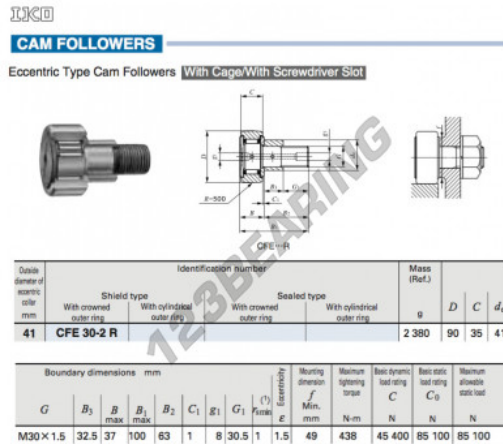

Cam follower CFE30-2-R-IKO - CFE30-2-R-IKO

<https://www.123bearing.co.uk/bearing-housing/deep-groove-bearing/cam-follower/cfe30-2-r-iko>

PRODUCT FEATURES

Brand	IKO
N° Ean13	3616060460271
Inside diameter	41 mm
Inside diameter	1.614" inch
Outside diameter	90 mm
Outside diameter	3.543" inch
Thickness	35 mm
Thickness	1.378" inch
Weight	2380 g
Packaging	1