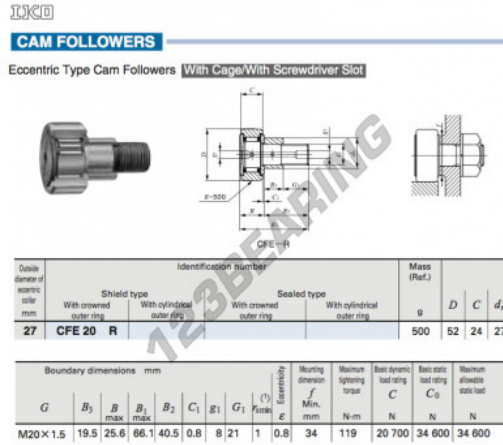

## Cam follower CFE20-R-IKO - CFE20-R-IKO

<https://www.123bearing.co.uk/bearing-housing/deep-groove-bearing/cam-follower/cfe20-r-iko>

### PRODUCT FEATURES

Brand	IKO
N° Ean13	3616060460035
Inside diameter	27 mm
Outside diameter	52 mm
Thickness	24 mm
Weight	500 g
Packaging	1

[contact@123bearing.co.uk](mailto:contact@123bearing.co.uk)

02038 087 274