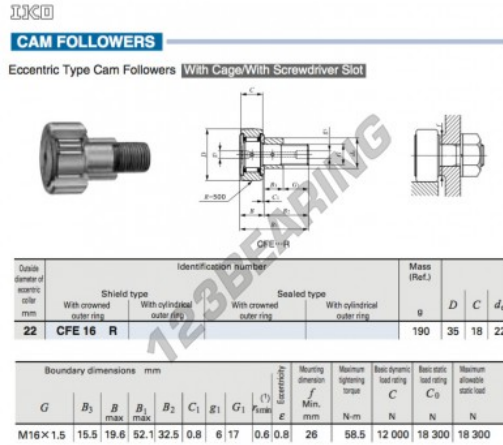

## Cam follower CFE16-R-IKO - CFE16-R-IKO

<https://www.123bearing.co.uk/bearing-housing/deep-groove-bearing/cam-follower/cfe16-r-iko>

### PRODUCT FEATURES

Brand	IKO
N° Ean13	3616060459961
Inside diameter	22 mm
Outside diameter	35 mm
Thickness	18 mm
Weight	190 g
Packaging	1

[contact@123bearing.co.uk](mailto:contact@123bearing.co.uk)

02038 087 274