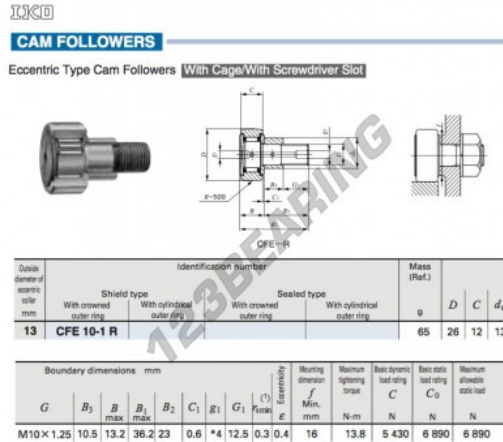

## Cam follower CFE10-1-R-IKO - CFE10-1-R-IKO

<https://www.123bearing.co.uk/bearing-housing/deep-groove-bearing/cam-follower/cfe10-1-r-iko>

### PRODUCT FEATURES

Brand	IKO
N° Ean13	3616060459848
Inside diameter	13 mm
Inside diameter	0.512" inch
Outside diameter	26 mm
Outside diameter	1.024" inch
Thickness	12 mm
Thickness	0.472" inch
Weight	65 g
Packaging	1