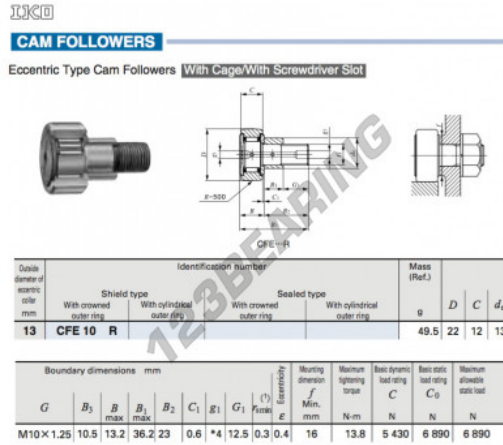

## Cam follower CFE10-R-IKO - CFE10-R-IKO

<https://www.123bearing.co.uk/bearing-housing/deep-groove-bearing/cam-follower/cfe10-r-iko>

### PRODUCT FEATURES

Brand	IKO
N° Ean13	3616060459800
Inside diameter	13 mm
Outside diameter	22 mm
Thickness	12 mm
Weight	49.5 g
Packaging	1

[contact@123bearing.co.uk](mailto:contact@123bearing.co.uk)

02038 087 274