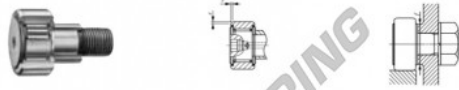

## Cam follower CFE30-BUU-IKO - CFE30-BUU-IKO

<https://www.123bearing.co.uk/bearing-housing/deep-groove-bearing/cam-follower/cfe30-buu-iko>

**IKO**

**CAM FOLLOWERS**

Eccentric Type Cam Followers With Cage/With Hexagon Hole

CFE-BUU

Outside diameter of outer ring mm	Identification number						Mass (Ref.)			
	Shield type			Sealed type			g	D	C	d <sub>e</sub>
	With crowned outer ring	With cylindrical outer ring	With crowned outer ring	With cylindrical outer ring						
<b>41</b>						<b>CFE 30 BUU</b>	2 030	80	35	41