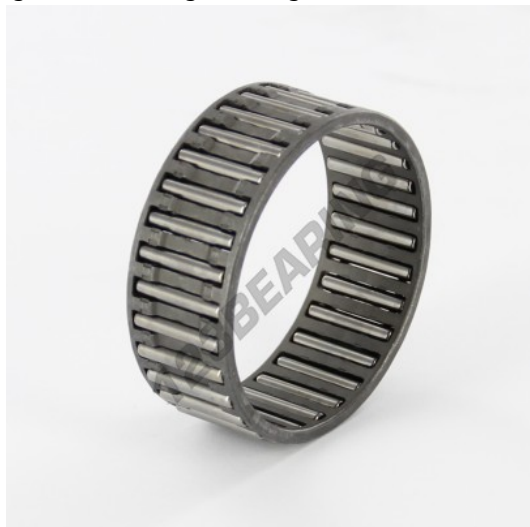

Needle roller cage K40X45X17-INA - K40-45-17-INA

<https://www.123bearing.co.uk/bearing-housing/needle-roller-bearing/cage/k40-45-17-ina>

PRODUCT FEATURES

Brand	INA
N° Ean13	4012802367911
Inside diameter	40 mm
Inside diameter	1.575" inch
Outside diameter	45 mm
Outside diameter	1.772" inch
Thickness	17 mm
Thickness	0.669" inch
Weight	30.6 g
Dynamic load	21.4 kN
Static load	41.5 kN
Packaging	1
Standard	No standard