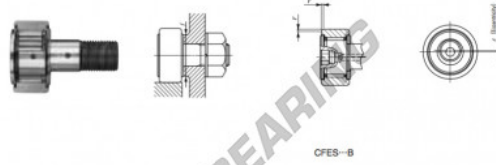

## Cam follower CFES12-B-IKO - CFES12-B-IKO

<https://www.123bearing.co.uk/bearing-housing/deep-groove-bearing/cam-follower/cfes12-b-iko>

### CAM FOLLOWERS

Solid Eccentric Stud Type Cam Followers | With Cage/With Hexagon Hole

CFES-B

Stud dia. mm	Identification number								Mass (Ref.) g	D	C	d <sub>1</sub>				
	Shield type				Sealed type											
12	With crowned outer ring	With cylindrical outer ring	With crowned outer ring	With cylindrical outer ring	With crowned outer ring	With cylindrical outer ring	With crowned outer ring	With cylindrical outer ring	95	30	14	12				
	<b>CFES 12 B</b>															
Boundary dimensions mm																
G	G <sub>1</sub>	B max	B <sub>1</sub> max	B <sub>2</sub>	B <sub>3</sub>	C <sub>1</sub>	g <sub>1</sub>	g <sub>2</sub>	H max	ε <sup>(°)</sup>	Mounting dimension f Min. mm	Maximum spinning torque N·m	Basic dynamic load rating C N	Basic static load rating C <sub>0</sub> N	Maximum allowable static load N	
M12×1.5	13	15.2	40.2	25	6	0.6	6	3	6	0.6	0.4	21	21.9	7 910	9 790	9 790

## PRODUCT FEATURES

Brand	IKO
N° Ean13	3663952443546
Inside diameter	12 mm
Outside diameter	30 mm
Thickness	14 mm
Packaging	1

[contact@123bearing.co.uk](mailto:contact@123bearing.co.uk)

02038 087 274

CRT4 de Lesquin 60 Rue Du Haut De Sainghin 59273 Fretin FRANCE