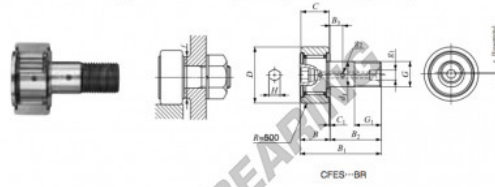

Cam follower CFES12-BR-IKO - CFES12-BR-IKO

<https://www.123bearing.co.uk/bearing-housing/deep-groove-bearing/cam-follower/cfes12-br-iko>

CAM FOLLOWERS

Solid Eccentric Stud Type Cam Followers With Cage/With Hexagon Hole

Stud dia. mm	Identification number								Mass (Ref.) g	D	C	d ₁						
	Shield type				Sealed type													
	With crowned outer ring	With cylindrical outer ring	With crowned outer ring	With cylindrical outer ring	With crowned outer ring	With cylindrical outer ring	With crowned outer ring	With cylindrical outer ring										
12	CFES 12	BR							95	30	14	12						
Boundary dimensions mm																		
G	G ₁	B	B _{max}	B ₁	B ₂	C ₁	g ₁	g ₂	H	H _{max}	E	f	C	C ₀	D	C	d ₁	
M12×1.5	13	15.2	40.2	25	6	0.6	6	3	6	0.6	0.4	21	21.9	7 910	9 790	30	14	12

PRODUCT FEATURES

Brand	IKO
N° Ean13	3663952443539
Inside diameter	12 mm
Outside diameter	30 mm
Thickness	14 mm
Packaging	1

contact@123bearing.co.uk

02038 087 274

CRT4 de Lesquin 60 Rue Du Haut De Sainghin 59273 Fretin FRANCE