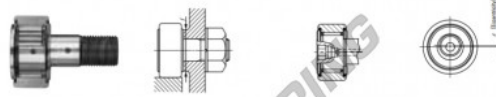

Cam follower CFES10-BUUR-IKO - CFES10-BUUR-IKO

<https://www.123bearing.co.uk/bearing-housing/deep-groove-bearing/cam-follower/cfes10-buur-iko>

CAM FOLLOWERS

Solid Eccentric Stud Type Cam Followers **With Cage/With Hexagon Hole**

CFES-BUUR

Stud dia. mm	Identification number						Mass (Ref.) g	D	C	d ₁
	Shield type		Sealed type							
	With crowned outer ring	With cylindrical outer ring	With crowned outer ring	With cylindrical outer ring						
10					CFES 10	BUUR	45	22	12	10