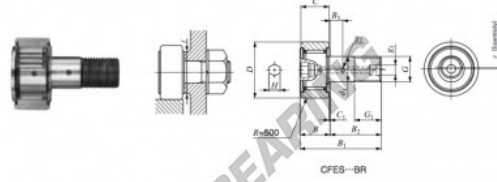

## Cam follower CFES6-BR-IKO - CFES6-BR-IKO

<https://www.123bearing.co.uk/bearing-housing/deep-groove-bearing/cam-follower/cfes6-br-iko>

### CAM FOLLOWERS

Solid Eccentric Stud Type Cam Followers With Cage/With Hexagon Hole

Stud dia. mm	Identification number								Mass (Ref.)							
	Shield type				Sealed type				g	D	C	d <sub>1</sub>				
	With crowned outer ring	With cylindrical outer ring	With crowned outer ring	With cylindrical outer ring	With crowned outer ring	With cylindrical outer ring	With crowned outer ring	With cylindrical outer ring								
6	<b>CFES 6 BR</b>								18.5	16	11	6				
Boundary dimensions mm																
G	G <sub>1</sub>	B	B <sub>1</sub>	B <sub>2</sub>	B <sub>3</sub>	C <sub>1</sub>	g <sub>1</sub>	g <sub>2</sub>	H	ε	Mounting dimension f Min. mm	Max. dynamic load rating N	Basic static load rating C <sub>0</sub>	Maximum allowable static load N		
M 6×1	8	12.2	28.2	16	—	0.6	—	—	3	0.3	0.25	11	2.7	3 660	3 650	1 980

## PRODUCT FEATURES

Brand	IKO
N° Ean13	3663952443362
Inside diameter	6 mm
Outside diameter	16 mm
Thickness	11 mm
Packaging	1

[contact@123bearing.co.uk](mailto:contact@123bearing.co.uk)

02038 087 274

CRT4 de Lesquin 60 Rue Du Haut De Sainghin 59273 Fretin FRANCE