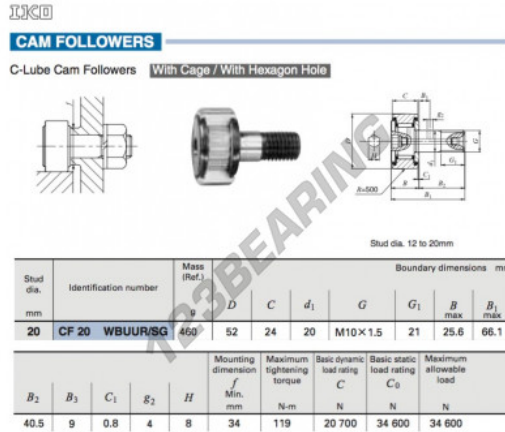

Cam follower CF20-WBUUR-SG-IKO - CF20-WBUUR-SG-IKO

<https://www.123bearing.co.uk/bearing-housing/deep-groove-bearing/cam-follower/cf20-wbuur-sg-iko>

PRODUCT FEATURES

| | |
|------------------|---------------|
| Brand | IKO |
| N° Ean13 | 3663952443348 |
| Inside diameter | 20 mm |
| Inside diameter | 0.787" inch |
| Outside diameter | 52 mm |
| Outside diameter | 2.047" inch |
| Thickness | 24 mm |
| Thickness | 0.945" inch |
| Packaging | 1 |