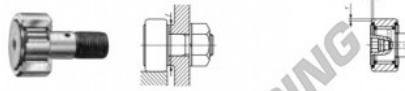

Cam follower CF8-BUUM-IKO - CF8-BUUM-IKO

<https://www.123bearing.co.uk/bearing-housing/deep-groove-bearing/cam-follower/cf8-buum-iko>

CAM FOLLOWERS

Standard Type Cam Followers With Cage/With Hexagon Hole

CF-BUU

| Stud dia. mm | Identification number | | | | Mass (Ref.) g | D | C | d ₁ | G |
|-----------------|---|---|---|---|---------------------|----|----|----------------|-------|
| | Shield type With covered outer ring | Shield type With cylindrical outer ring | Sealed type With covered outer ring | Sealed type With cylindrical outer ring | | | | | |
| 8 | | | | CF 8 BUUM | 28.5 | 19 | 11 | 8 | M 8×1 |

PRODUCT FEATURES

| | |
|------------------|---------------|
| Brand | IKO |
| N° Ean13 | 3663952442655 |
| Inside diameter | 8 mm |
| Outside diameter | 19 mm |
| Thickness | 11 mm |
| Packaging | 1 |

contact@123bearing.co.uk