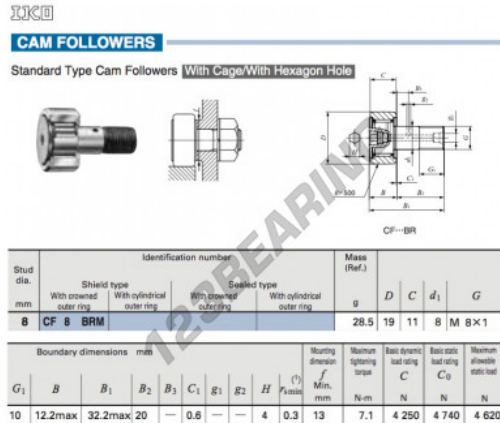

Cam follower CF8-BRM-IKO - CF8-BRM-IKO

<https://www.123bearing.co.uk/bearing-housing/deep-groove-bearing/cam-follower/cf8-brm-iko>

PRODUCT FEATURES

Brand	IKO
N° Ean13	3663952442617
Inside diameter	8 mm
Inside diameter	0.315" inch
Outside diameter	19 mm
Outside diameter	0.748" inch
Thickness	11 mm
Thickness	0.433" inch
Packaging	1