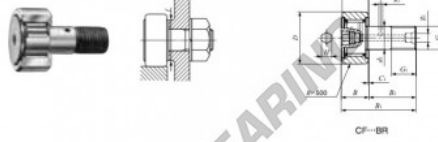

Cam follower CF3-BR-IKO - CF3-BR-IKO

<https://www.123bearing.co.uk/bearing-housing/deep-groove-bearing/cam-follower/cf3-br-iko>

CAM FOLLOWERS

Standard Type Cam Followers With Cage/With Hexagon Hole

Stud dia. mm	Identification number				Mass (Ref.) g	D	C	d ₁	G
	Shield type With covered outer ring	Shield type With cylindrical outer ring	Sealed type With covered outer ring	Sealed type With cylindrical outer ring					
3	CF	3	BR		4.3	10	7	3	M 3×0.5

Boundary dimensions mm								Mounting dimension f Min. mm	Maximum spinning torque N·m	Basic dynamic load rating C	Basic static load rating C ₀	Maximum allowable static load N	
G ₁	B	B ₁	B ₂	B ₃	C ₁	G ₂	H						
5	8	17	9	—	0.5	—	2	0.2	6.8	0.34	1 500	1 020	384

PRODUCT FEATURES

Brand	IKO
N° Ean13	3663952442419
Inside diameter	3 mm
Outside diameter	10 mm
Thickness	7 mm
Packaging	1

contact@123bearing.co.uk

02038 087 274

CRT4 de Lesquin 60 Rue Du Haut De Sainghin 59273 Fretin FRANCE