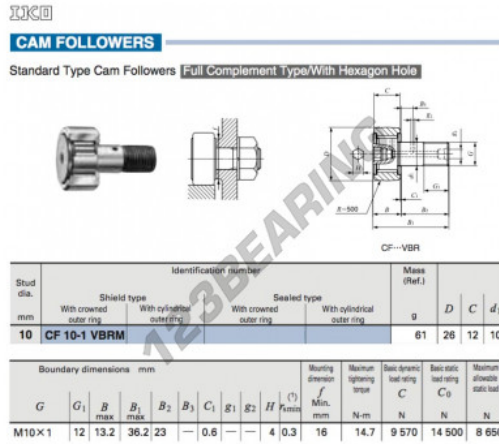

Cam follower CF10-1-VBRM-IKO - CF10-1-VBRM-IKO

<https://www.123bearing.co.uk/bearing-housing/deep-groove-bearing/cam-follower/cf10-1-vbrm-iko>

PRODUCT FEATURES

Brand	IKO
N° Ean13	3663952441948
Inside diameter	10 mm
Outside diameter	26 mm
Thickness	12 mm
Packaging	1