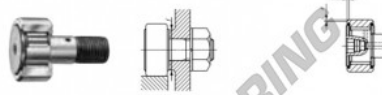

## Cam follower CF8-VBUUM-IKO - CF8-VBUUM-IKO

<https://www.123bearing.co.uk/bearing-housing/deep-groove-bearing/cam-follower/cf8-vbuum-iko>

### CAM FOLLOWERS

Standard Type Cam Followers Full Complement Type/With Hexagon Hole

CF--VBUU

Stud dia. mm	Identification number								Mass (Ref.)				
	Shield type				Sealed type				g	D	C	d <sub>1</sub>	
	With crowned outer ring	With cylindrical outer ring	With crowned outer ring	With cylindrical outer ring	With crowned outer ring	With cylindrical outer ring	With crowned outer ring	With cylindrical outer ring					
8					CF 8	VBUUM			29	19	11	8	