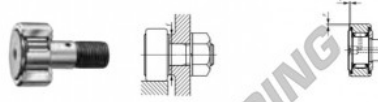

## Cam follower CF30-2-UU-IKO - CF30-2-UU-IKO

<https://www.123bearing.co.uk/bearing-housing/deep-groove-bearing/cam-follower/cf30-2-uu-iko>

### CAM FOLLOWERS

Standard Type Cam Followers With Cage/With Screwdriver Slot

CF-UU

Stud dia. mm	Identification number				Mass (Ref.) g	D	C	d <sub>1</sub>	G
	Shield type		Sealed type						
	With crowned outer ring	With cylindrical outer ring	With crowned outer ring	With cylindrical outer ring					
30				<b>CF 30-2 UU</b>	2 220	90	35	30	M30×1.5