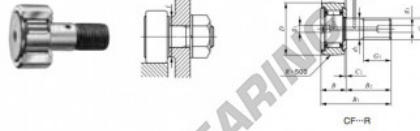

Cam follower CF30-1-R-IKO - CF30-1-R-IKO

<https://www.123bearing.co.uk/bearing-housing/deep-groove-bearing/cam-follower/cf30-1-r-iko>

CAM FOLLOWERS

Standard Type Cam Followers With Cage/With Screwdriver Slot

Stud dia. mm	Identification number				Maxs (Ref.)				
	Shield type		Sealed type		g	D	C	d ₁	G
	With crowned outer ring	With cylindrical outer ring	With crowned outer ring	With cylindrical outer ring					
30	CF 30-1	R			2 030	85	35	30	M30×1.5

Boundary dimensions mm										Mounting dimension f Min. mm	Maximum lightening torque N·m	Ball dynamic load rating C N	Ball static load rating C ₀ N	Maximum allowable static load N	
G ₁	B	B ₁	B ₂	B ₃	C ₁	G ₂	f _{max}	(°)							
32	37	max	100	max	63	15	1	8	4	1	49	438	45 400	85 100	85 100

PRODUCT FEATURES

Brand	IKO
N° Ean13	3663952441603
Inside diameter	30 mm
Outside diameter	85 mm
Thickness	35 mm
Packaging	1

contact@123bearing.co.uk

02038 087 274

CRT4 de Lesquin 60 Rue Du Haut De Sainghin 59273 Fretin FRANCE