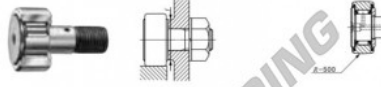

## Cam follower CF30-UUR-IKO - CF30-UUR-IKO

<https://www.123bearing.co.uk/bearing-housing/deep-groove-bearing/cam-follower/cf30-uur-iko>

IKO

### CAM FOLLOWERS

Standard Type Cam Followers With Cage/With Screwdriver Slot

CF-UUR

Stud dia. mm	Identification number				Mass (Ref.) g	D	C	d <sub>1</sub>	G
	Shield type		Sealed type						
	With crowned outer ring	With cylindrical outer ring	With crowned outer ring	With cylindrical outer ring					
30			<b>CF 30</b>	<b>UUR</b>	1 870	80	35	30	M30×1.5

## PRODUCT FEATURES

Brand	IKO
N° Ean13	3663952441580
Inside diameter	30 mm
Outside diameter	80 mm
Thickness	35 mm
Packaging	1

[contact@123bearing.co.uk](mailto:contact@123bearing.co.uk)

02038 087 274

CRT4 de Lesquin 60 Rue Du Haut De Sainghin 59273 Fretin FRANCE