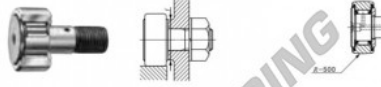

## Cam follower CF24-1-UUR-IKO - CF24-1-UUR-IKO

<https://www.123bearing.co.uk/bearing-housing/deep-groove-bearing/cam-follower/cf24-1-uur-iko>

### CAM FOLLOWERS

Standard Type Cam Followers With Cage/With Screwdriver Slot

CF-UUR

Stud dia. mm	Identification number				Mass (Ref.) g	D	C	d <sub>1</sub>	G
	Shield type		Sealed type						
	With crowned outer ring	With cylindrical outer ring	With crowned outer ring	With cylindrical outer ring					
24				<b>CF 24-1 UUR</b>	1 140	72	29	24	M24 x 1.5

## PRODUCT FEATURES

Brand	IKO
N° Ean13	3663952441542
Inside diameter	24 mm
Outside diameter	72 mm
Thickness	29 mm
Packaging	1

[contact@123bearing.co.uk](mailto:contact@123bearing.co.uk)

02038 087 274

CRT4 de Lesquin 60 Rue Du Haut De Sainghin 59273 Fretin FRANCE