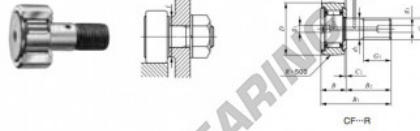

## Cam follower CF20-R-IKO - CF20-R-IKO

<https://www.123bearing.co.uk/bearing-housing/deep-groove-bearing/cam-follower/cf20-r-iko>

### CAM FOLLOWERS

Standard Type Cam Followers With Cage/With Screwdriver Slot

Stud dia. mm	Identification number				Maxs (Ref.)				
	Shield type		Sealed type		g	D	C	d <sub>1</sub>	G
	With crowned outer ring	With cylindrical outer ring	With crowned outer ring	With cylindrical outer ring					
20	CF 20	R			480	52	24	20	M20×1.5

Boundary dimensions mm										Mounting dimension f Min. mm	Maximum lightening torque N·m	Ball dynamic load rating C N	Ball static load rating C <sub>0</sub> N	Maximum allowable static load N
G <sub>1</sub>	B	B <sub>1</sub>	B <sub>2</sub>	B <sub>3</sub>	C <sub>1</sub>	G <sub>1</sub>	G <sub>2</sub>	r <sub>max</sub>	(°)					
21	25.6max	66.1max	40.5	9	0.8	8	4	1	34	119	20 700	34 600	34 600	

## PRODUCT FEATURES

Brand	IKO
N° Ean13	3663952441405
Inside diameter	20 mm
Outside diameter	52 mm
Thickness	24 mm
Packaging	1

[contact@123bearing.co.uk](mailto:contact@123bearing.co.uk)

02038 087 274

CRT4 de Lesquin 60 Rue Du Haut De Sainghin 59273 Fretin FRANCE