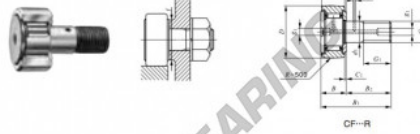

## Cam follower CF12-R-IKO - CF12-R-IKO

<https://www.123bearing.co.uk/bearing-housing/deep-groove-bearing/cam-follower/cf12-r-iko>

### CAM FOLLOWERS

Standard Type Cam Followers **With Cage/With Screwdriver Slot**

Stud dia. mm	Identification number				Maxs (Ref.)				
	Shield type		Sealed type		g	D	C	d <sub>1</sub>	G
	With crowned outer ring	With cylindrical outer ring	With crowned outer ring	With cylindrical outer ring					
12	CF 12	R			95	30	14	12	M12×1.5

## PRODUCT FEATURES

Brand	IKO
N° Ean13	3663952441245
Inside diameter	12 mm
Outside diameter	30 mm
Thickness	14 mm
Packaging	1

[contact@123bearing.co.uk](mailto:contact@123bearing.co.uk)

02038 087 274

CRT4 de Lesquin 60 Rue Du Haut De Sainghin 59273 Fretin FRANCE