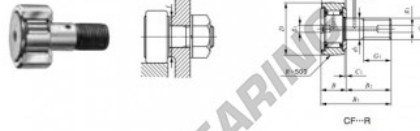

Cam follower CF10-1-R-IKO - CF10-1-R-IKO

<https://www.123bearing.co.uk/bearing-housing/deep-groove-bearing/cam-follower/cf10-1-r-iko>

CAM FOLLOWERS

Standard Type Cam Followers With Cage/With Screwdriver Slot

Stud dia. mm	Identification number				Maxs (Ref.)				
	Shield type		Sealed type		g	D	C	d ₁	G
	With crowned outer ring	With cylindrical outer ring	With crowned outer ring	With cylindrical outer ring					
10	CF 10-1	R			60	26	12	10	M10×1.25

Boundary dimensions mm													
G ₁	B	B ₁	B ₂	B ₃	C ₁	g ₁	g ₂	r _{max} ^(*)	f _{Min.} mm	Maximum lightening torque N·m	Ball dynamic load rating C	Ball static load rating C ₀	Maximum allowable static load N
12	13.2max	36.2max	23	—	0.6	*4	—	0.3	16	13.8	5 430	6 890	6 890

PRODUCT FEATURES

Brand	IKO
N° Ean13	3663952441160
Inside diameter	10 mm
Outside diameter	26 mm
Thickness	12 mm
Packaging	1

contact@123bearing.co.uk

02038 087 274

CRT4 de Lesquin 60 Rue Du Haut De Sainghin 59273 Fretin FRANCE