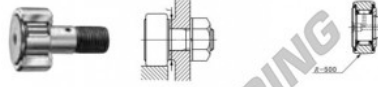

## Cam follower CF10-UURM-IKO - CF10-UURM-IKO

<https://www.123bearing.co.uk/bearing-housing/deep-groove-bearing/cam-follower/cf10-uurm-iko>

IKO

### CAM FOLLOWERS

Standard Type Cam Followers With Cage/With Screwdriver Slot

CF-UUR

Stud dia. mm	Identification number				Maxs (Ref.)				
	Shield type		Sealed type		g	D	C	d <sub>1</sub>	G
	With crowned outer ring	With cylindrical outer ring	With crowned outer ring	With cylindrical outer ring					
10	CF-10 UURM				45	22	12	10	M10×1