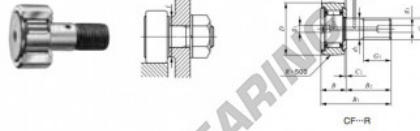

## Cam follower CF6-R-IKO - CF6-R-IKO

<https://www.123bearing.co.uk/bearing-housing/deep-groove-bearing/cam-follower/cf6-r-iko>

### CAM FOLLOWERS

Standard Type Cam Followers With Cage/With Screwdriver Slot

Stud dia. mm	Identification number				Mass (Ref.)				
	Shield type		Sealed type		g	D	C	d <sub>1</sub>	G
	With crowned outer ring	With cylindrical outer ring	With tapered outer ring	With cylindrical outer ring					
6	CF	6	R		18.5	16	11	6	M 6x1

## PRODUCT FEATURES

Brand	IKO
N° Ean13	3663952440958
Inside diameter	6 mm
Inside diameter	0.236" inch
Outside diameter	16 mm
Outside diameter	0.63" inch
Thickness	11 mm
Thickness	0.433" inch
Packaging	1