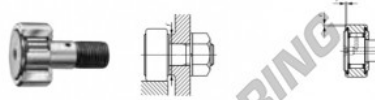

## Cam follower CF30-VUU-IKO - CF30-VUU-IKO

<https://www.123bearing.co.uk/bearing-housing/deep-groove-bearing/cam-follower/cf30-vuu-iko>

### CAM FOLLOWERS

Standard Type Cam Followers Full Complement Type/With Screwdriver Slot

Stud dia. mm	Identification number				Mass (Ref.) g	D	C	d <sub>1</sub>
	Shield type		Sealed type					
	With crowned outer ring	With cylindrical outer ring	With crowned outer ring	With cylindrical outer ring				
30			CF 30	VUU	1 870	80	35	30