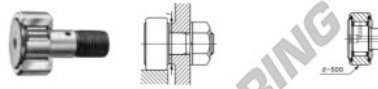

## Cam follower CF30-VUUR-IKO - CF30-VUUR-IKO

<https://www.123bearing.co.uk/bearing-housing/deep-groove-bearing/cam-follower/cf30-vuur-iko>

### CAM FOLLOWERS

Standard Type Cam Followers Full Complement Type/With Screwdriver Slot

CF-VUUR

Stud dia. mm	Identification number								Mass (Ref.) g	D	C	d <sub>1</sub>		
	Shield type				Sealed type									
	With crowned outer ring		With cylindrical outer ring		With crowned outer ring		With cylindrical outer ring							
30	CF 30		VUUR						1 870	80	35	30		
Boundary dimensions mm														
G	G <sub>1</sub>	B <sub>max</sub>	B <sub>1 max</sub>	B <sub>2</sub>	B <sub>3</sub>	C <sub>1</sub>	g <sub>1</sub>	g <sub>2</sub>	f <sup>(1)</sup> Min. mm	Mounting torque N·m	Basic static load rating C	Basic static load rating C <sub>0</sub>	Maximum allowable static load N	
M30 × 1.5	32	37	100	63	15	1	8	4	1	49	438	67 700	144 000	85 900

## PRODUCT FEATURES

Brand	IKO
N° Ean13	3663952440736
Inside diameter	30 mm
Outside diameter	80 mm
Thickness	35 mm
Packaging	1

[contact@123bearing.co.uk](mailto:contact@123bearing.co.uk)

02038 087 274

CRT4 de Lesquin 60 Rue Du Haut De Sainghin 59273 Fretin FRANCE