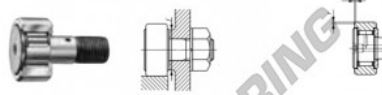

Cam follower CF30-V-IKO - CF30-V-IKO

<https://www.123bearing.co.uk/bearing-housing/deep-groove-bearing/cam-follower/cf30-v-iko>

CAM FOLLOWERS

Standard Type Cam Followers Full Complement Type/With Screwdriver Slot

Stud dia. mm	Identification number								CF-V						
	Shield type				Sealed type				Mass (Ref.)	D	C	d ₁			
	With crowned outer ring	With cylindrical outer ring	With crowned outer ring	With cylindrical outer ring	With crowned outer ring	With cylindrical outer ring	g	80					35	30	
30	CF30 V								1 870	80	35	30			
Boundary dimensions mm											Mounting dimension f Min. mm	Maximum tightening torque C N·m	Basic static load rating C ₀ N	Maximum allowable static load N	
G	G ₁	B max	B ₁ max	B ₂	B ₃	C ₁	g ₁	g ₂	f _{max}	(°)					N
M30 × 1.5	32	37	100	63	15	1	8	4	1	49		438	67 700	144 000	85 900

PRODUCT FEATURES

Brand	IKO
N° Ean13	3663952440729
Inside diameter	30 mm
Outside diameter	80 mm
Thickness	35 mm
Packaging	1

contact@123bearing.co.uk

02038 087 274

CRT4 de Lesquin 60 Rue Du Haut De Sainghin 59273 Fretin FRANCE