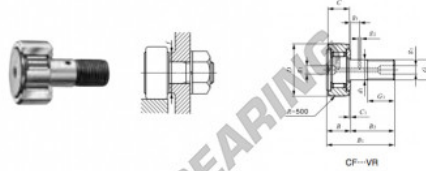

## Cam follower CF24-VR-IKO - CF24-VR-IKO

<https://www.123bearing.co.uk/bearing-housing/deep-groove-bearing/cam-follower/cf24-vr-iko>

### CAM FOLLOWERS

Standard Type Cam Followers Full Complement Type/With Screwdriver Slot

Stud dia. mm	Identification number								Mass (Ref.)					
	Shield type				Sealed type				g	D	C	d <sub>1</sub>		
	With crowned outer ring	With cylindrical outer ring	With crowned outer ring	With cylindrical outer ring	With crowned outer ring	With cylindrical outer ring	With crowned outer ring	With cylindrical outer ring	820	62	29	24		
24	CF 24	VR												
Boundary dimensions mm														
G	G <sub>1</sub>	B	B <sub>1</sub>	B <sub>2</sub>	B <sub>3</sub>	C <sub>1</sub>	g <sub>1</sub>	g <sub>2</sub>	f	C	C <sub>0</sub>	D		
M24×1.5	25	30.6	80.1	49.5	11	0.8	8	4	1	40	215	48 600	92 000	52 000

## PRODUCT FEATURES

Brand	IKO
N° Ean13	3663952440637
Inside diameter	24 mm
Outside diameter	62 mm
Thickness	29 mm
Packaging	1

[contact@123bearing.co.uk](mailto:contact@123bearing.co.uk)

02038 087 274

CRT4 de Lesquin 60 Rue Du Haut De Sainghin 59273 Fretin FRANCE