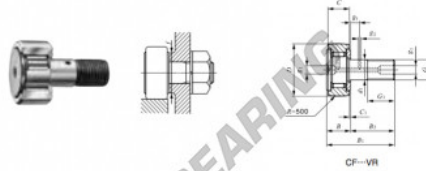

Cam follower CF20-VR-IKO - CF20-VR-IKO

<https://www.123bearing.co.uk/bearing-housing/deep-groove-bearing/cam-follower/cf20-vr-iko>

CAM FOLLOWERS

Standard Type Cam Followers Full Complement Type/With Screwdriver Slot

Stud dia. mm	Identification number								Mass (Ref.)			
	Shield type				Sealed type				g	D	C	d ₁
	With crowned outer ring	With cylindrical outer ring	With crowned outer ring	With cylindrical outer ring	With crowned outer ring	With cylindrical outer ring	With crowned outer ring	With cylindrical outer ring				
20	CF 20	VR							465	52	24	20

Boundary dimensions mm													
G	G ₁	B _{max}	B _{1 max}	B ₂	B ₃	C ₁	g ₁	g ₂	f ⁽¹⁾	Mounting diameter f _{min} mm	Maximum tightening torque C N·m	Ball static load rating C ₀ N	Ball static allowable static load N
M20×1.5	21	25.6	66.1	40.5	9	0.8	8	4	1	34	119	33 200	64 500

PRODUCT FEATURES

Brand	IKO
N° Ean13	3663952440552
Inside diameter	20 mm
Inside diameter	0.787" inch
Outside diameter	52 mm
Outside diameter	2.047" inch
Thickness	24 mm
Thickness	0.945" inch
Packaging	1