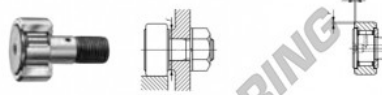

## Cam follower CF16-V-IKO - CF16-V-IKO

<https://www.123bearing.co.uk/bearing-housing/deep-groove-bearing/cam-follower/cf16-v-iko>

### CAM FOLLOWERS

Standard Type Cam Followers Full Complement Type/With Screwdriver Slot

Stud dia. mm	Identification number								CF-V					
	Shield type				Sealed type				Mass (Ref.)		D	C	d <sub>1</sub>	
	With crowned outer ring		With cylindrical outer ring		With crowned outer ring		With cylindrical outer ring		g					
16	CF 16 V								173	35	18	16		
Boundary dimensions mm														
G	G <sub>1</sub>	B <sub>max</sub>	B <sub>1max</sub>	B <sub>2</sub>	B <sub>3</sub>	C <sub>1</sub>	g <sub>1</sub>	g <sub>2</sub>	f <sup>(1)</sup> Min. mm	Mounting dimension f <sup>(1)</sup> Min. mm	Maximum tightening torque C N·m	Basic static load rating C <sub>0</sub> N	Maximum allowable static load N	
M16×1.5	17	19.6	52.1	32.5	8	0.8	6	3	0.6	26	58.5	20 700	37 600	23 200

## PRODUCT FEATURES

Brand	IKO
N° Ean13	3663952440484
Inside diameter	16 mm
Outside diameter	35 mm
Thickness	18 mm
Weight	33 g
Packaging	-
Standard	No standard

[contact@123bearing.co.uk](mailto:contact@123bearing.co.uk)