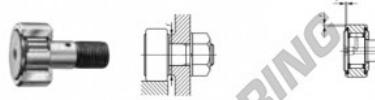

## Cam follower CF10-1-VUUM-IKO - CF10-1-VUUM-IKO

<https://www.123bearing.co.uk/bearing-housing/deep-groove-bearing/cam-follower/cf10-1-vuum-iko>

### CAM FOLLOWERS

Standard Type Cam Followers Full Complement Type/With Screwdriver Slot

Stud dia. mm	Identification number				Mass (Ref.) g	D	C	d <sub>1</sub>
	Shield type		Sealed type					
	With crowned outer ring	With cylindrical outer ring	With crowned outer ring	With cylindrical outer ring				
<b>10</b>				<b>CF 10-1 VUUM</b>	61	26	12	10