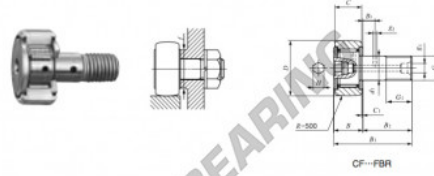

Cam follower CF10-FBR-IKO - CF10-FBR-IKO

<https://www.123bearing.co.uk/bearing-housing/deep-groove-bearing/cam-follower/cf10-fbr-iko>

IKO

CAM FOLLOWERS

Stainless Steel Made Cam Followers With Cage/With Hexagon Hole

Stud dia. mm	Identification number				Mass (Ref.) g	D	C	d ₁	G	G ₁
	Shield type		Sealed type							
	With crowned outer ring	With cylindrical outer ring	With ribbed outer ring	With cylindrical outer ring						
10	CF 10 FBR				45	22	12	10	M10 x 1.25	12

Boundary dimensions mm								Mounting dimension f Min. mm	Maximum tightening torque N·m	Basic dynamic load rating C N	Basic static load rating C ₀ N	Maximum allowable static load N
B	B ₁	B ₂	B ₃	C ₁	g ₁	g ₂	H					
13.2 max	36.2 max	23	—	0.6	—	—	5	—	16	13.8	4 340	5 510

PRODUCT FEATURES

Brand	IKO
N° Ean13	3663952439990
Inside diameter	10 mm
Outside diameter	22 mm
Thickness	12 mm
Packaging	1

contact@123bearing.co.uk

02038 087 274

CRT4 de Lesquin 60 Rue Du Haut De Sainghin 59273 Fretin FRANCE