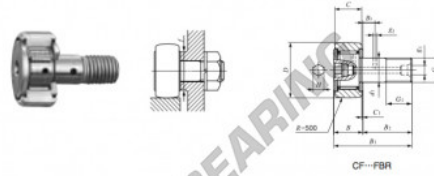

## Cam follower CF6-FBR-IKO - CF6-FBR-IKO

<https://www.123bearing.co.uk/bearing-housing/deep-groove-bearing/cam-follower/cf6-fbr-iko>

IKO

### CAM FOLLOWERS

Stainless Steel Made Cam Followers With Cage/With Hexagon Hole

Stud dia. mm	Identification number				Mass (Ref.) g	D	C	d <sub>1</sub>	G	G <sub>1</sub>
	Shield type		Sealed type							
	With crowned outer ring	With cylindrical outer ring	With ribbed outer ring	With cylindrical outer ring						
6	CF	6	FBR		18.5	16	11	6	M 6×1	B

Boundary dimensions mm								Mounting dimension f Min. mm	Maximum tightening torque N·m	Basic dynamic load rating C N	Basic static load rating C <sub>0</sub> N	Maximum allowable static load N
B	B <sub>1</sub>	B <sub>2</sub>	B <sub>3</sub>	C <sub>1</sub>	g <sub>1</sub>	g <sub>2</sub>	H					
12.2 max	28.2 max	16	—	0.6	—	—	3	—	11	2 930	2 920	1 950

## PRODUCT FEATURES

Brand	IKO
N° Ean13	3663952439969
Inside diameter	6 mm
Outside diameter	16 mm
Thickness	11 mm
Packaging	1

[contact@123bearing.co.uk](mailto:contact@123bearing.co.uk)

02038 087 274

CRT4 de Lesquin 60 Rue Du Haut De Sainghin 59273 Fretin FRANCE