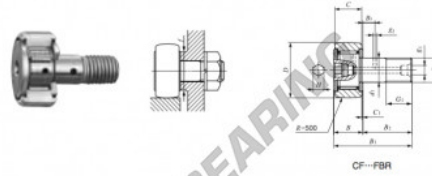

Cam follower CF4-FBR-IKO - CF4-FBR-IKO

<https://www.123bearing.co.uk/bearing-housing/deep-groove-bearing/cam-follower/cf4-fbr-iko>

IKO

CAM FOLLOWERS

Stainless Steel Made Cam Followers With Cage/With Hexagon Hole

Stud dia. mm	Identification number				Mass (Ref.)	D	C	d ₁	G	G ₁			
	Shield type		Sealed type										
	With crowned outer ring	With cylindrical outer ring	With ribbed outer ring	With cylindrical outer ring	g	B	4	M	4 × 0.7	6			
4	CF	4	FBR		7.4	12	B	4	M	4 × 0.7	6		
Boundary dimensions mm					Mounting dimension f Min. mm	Maximum tightening torque N·m	Basic dynamic load rating C N	Basic static load rating C ₀ N	Maximum allowable static load N				
B	B ₁	B ₂	B ₃	C ₁						e ₁	e ₂	H	r _{3min} ⁽¹⁾
9	20	11	—	0.5	—	—	2.5	0.3	8.3	0.78	1 650	1 270	834

PRODUCT FEATURES

Brand	IKO
N° Ean13	3663952439884
Inside diameter	4 mm
Outside diameter	12 mm
Thickness	8 mm
Packaging	1

contact@123bearing.co.uk

02038 087 274

CRT4 de Lesquin 60 Rue Du Haut De Sainghin 59273 Fretin FRANCE