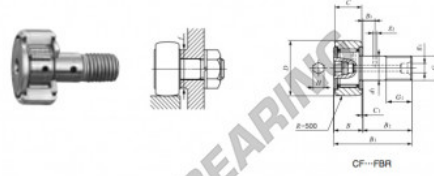

Cam follower CF3-FBR-IKO - CF3-FBR-IKO

<https://www.123bearing.co.uk/bearing-housing/deep-groove-bearing/cam-follower/cf3-fbr-iko>

IKO

CAM FOLLOWERS

Stainless Steel Made Cam Followers With Cage/With Hexagon Hole

Stud dia. mm	Identification number				Mass (Ref.) g	D	C	d ₁	G	G ₁			
	Shield type With crowned outer ring	Shield type With cylindrical outer ring	Sealed type With ribbed outer ring	Sealed type With cylindrical outer ring									
3	CF	3	FBR		4.3	10	7	3	M 3×0.5	5			
Boundary dimensions mm					Mounting dimension f Min. mm	Maximum tightening torque N·m	Basic dynamic load rating C N	Basic static load rating C ₀ N	Maximum allowable static load N				
B	B ₁	B ₂	B ₃	C ₁						e ₁	e ₂	H	r _{amin} ⁽¹⁾
8	17	9	—	0.5	—	—	2	0.2	6.8	0.34	1 200	813	384

PRODUCT FEATURES

Brand	IKO
N° Ean13	3663952439846
Inside diameter	3 mm
Outside diameter	10 mm
Thickness	7 mm
Packaging	1

contact@123bearing.co.uk

02038 087 274

CRT4 de Lesquin 60 Rue Du Haut De Sainghin 59273 Fretin FRANCE